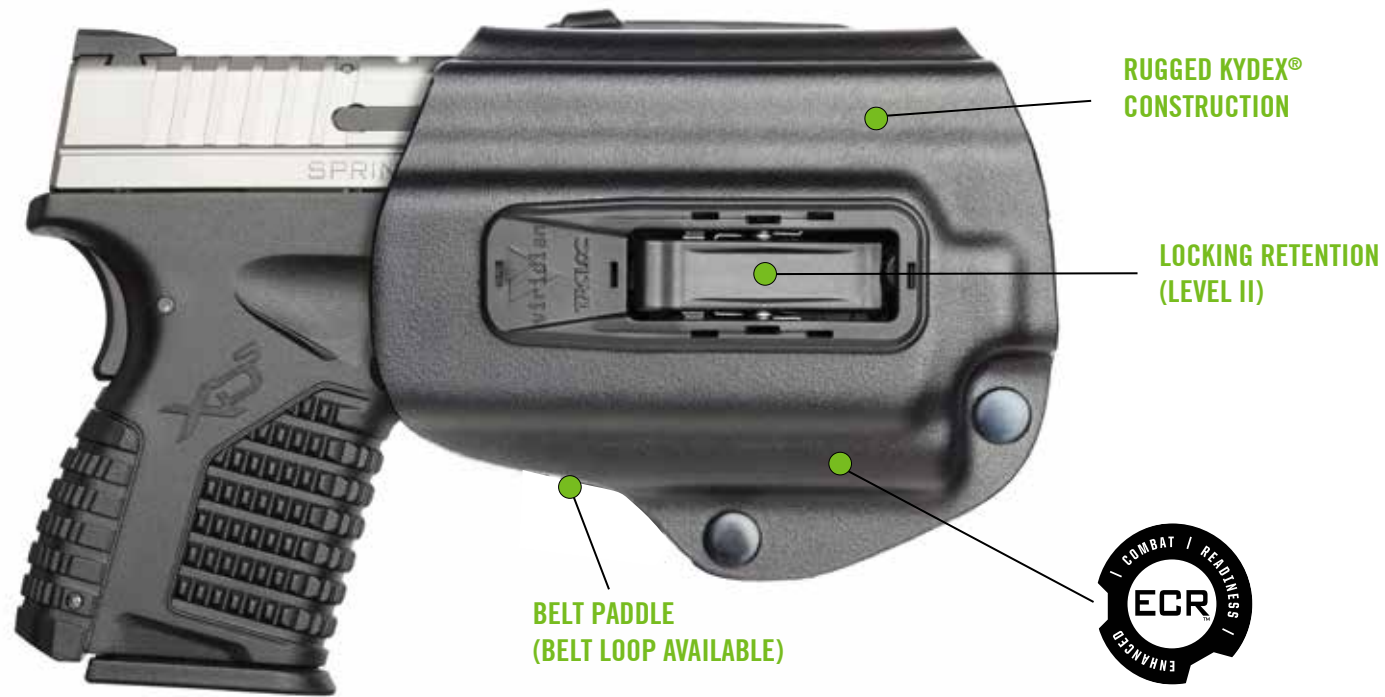

- X5L-R RED LASER WITH TACTICAL LIGHT

TACTICAL LIGHT / ECR® INSTANT-ON™ ACTIVATION

- XTL TACTICAL LIGHT

X5L WITH TACLOC HOLSTER COMBO PACKAGES

- X5L-PACK-X1 FITS GLOCK 17/19/22/23/31/32
- X5L-PACK-X2 FITS SMITH & WESSON M&P 9/40
- X5L-PACK-X3 FITS SPRINGFIELD XD/XDM
- X5L-PACK-X9 FITS SIG P220/P226/P229

Paired with a TACLOC® holster, your Viridian laser / taclight ignites the instant you draw. No delay, no fumbling with buttons, just more rounds on target in any situation. ECR® is the ultimate combat-ready carry system. When you draw, it's on.