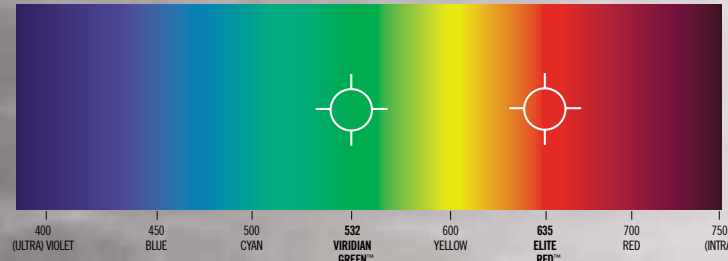

PRODUCT CATALOG 2015

LASERS / LIGHTS / HOLSTERS

READINESS REINVENTED.

THE VISIBLE SPECTRUM
WAVELENGTH IN NANOMETERS

VIRIDIAN GREEN® LASERS utilize a precise 532NM wavelength that is near the center of the visible spectrum, creating an optimum targeting dot that's up to 50x brighter than conventional red, visible at all times, under all conditions, and effective at distances no ordinary laser can achieve indoors or outdoors.

VIRIDIAN ELITE RED™ LASERS utilize a precise, advanced 635NM laser wavelength to generate the brightest, sharpest red dot possible, for more positive targeting, higher accuracy, and stronger intimidation in situations where lesser lasers may fade and fail.