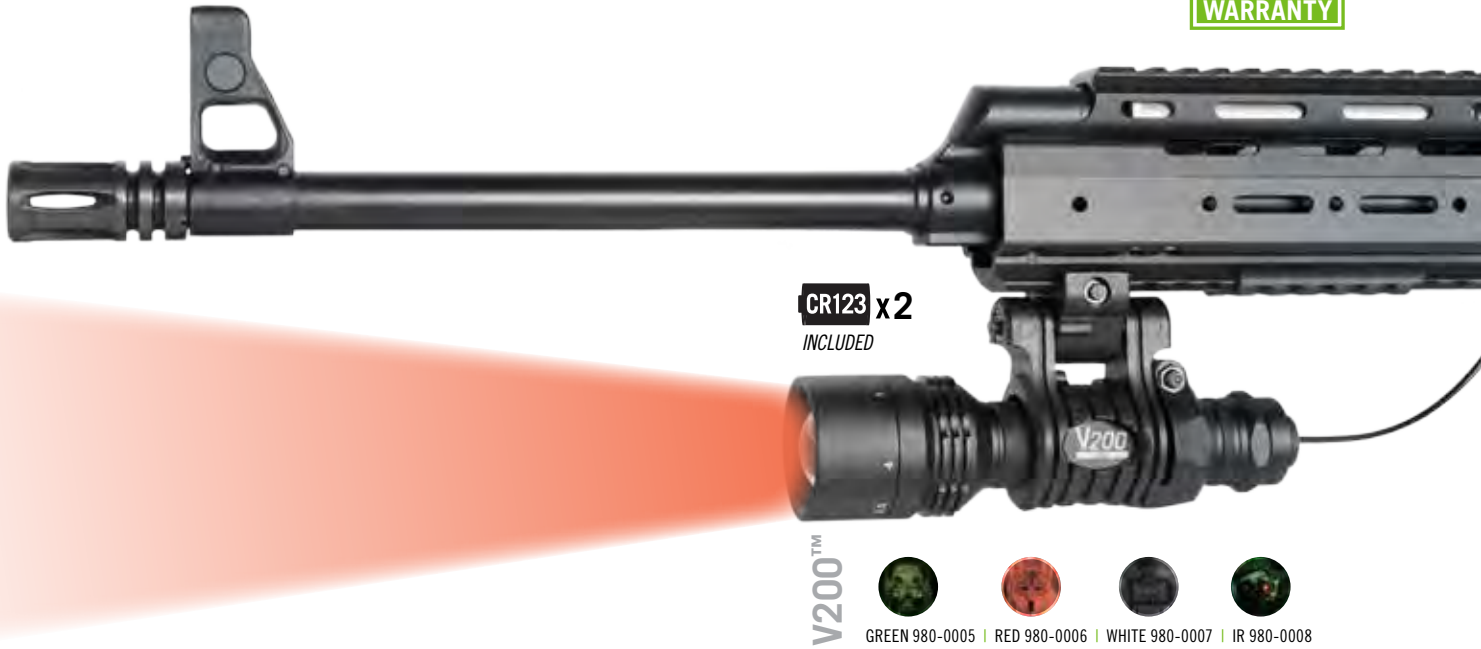

7 YEAR WARRANTY

CR123 x2
INCLUDED

V200™

FOCUS: 7-Position manual focus
LED: CREE® brand high intensity
CONSTRUCTION: Aircraft-grade black anodized aluminum

LIGHT MODES: High/low adjustment with tail cap button (tail cap included)
TAIL CAP WITH CABLE: Separate end-mounted switch for light intensity modes and on/off operation
BATTERIES: Two (2) CR123 batteries (included)

MOUNTS: Picatinny Rail, 1" scope, & 30mm scope
ANTI-ROLL CASING: Diamond-cut texture
TOOLS: 3mm & 4mm Allen Wrench, Velcro (included)
WARRANTY: 7 Year Warranty

7 YEAR WARRANTY