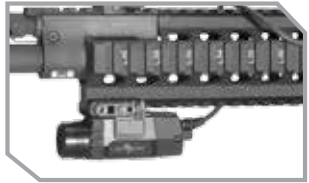

X-SERIES® UNIVERSAL RAIL MOUNT				
X5L GREEN LASER + TACLIGHT	X5L-R RED LASER + TACLIGHT	XTL-TACLIGHT WHITE LED	XTL-TACLIGHT GREEN LED	TACLOC® HOLSTER WITH INSTANT-ON®
X5L	X5L-R	XTL	XTL-G	AVAILABLE
N/A	N/A	N/A	N/A	AVAILABLE
N/A	N/A	N/A	N/A	AVAILABLE
X5L	X5L-R	XTL	XTL-G	AVAILABLE
X5L	X5L-R	XTL	XTL-G	AVAILABLE
X5L	X5L-R	XTL	XTL-G	AVAILABLE
N/A	N/A	N/A	N/A	AVAILABLE
N/A	N/A	N/A	N/A	AVAILABLE
X5L	X5L-R	XTL	XTL-G	AVAILABLE
X5L	X5L-R	XTL	XTL-G	AVAILABLE
X5L	X5L-R	XTL	XTL-G	AVAILABLE
X5L	X5L-R	XTL	XTL-G	AVAILABLE
X5L	X5L-R	XTL	XTL-G	AVAILABLE
N/A	N/A	N/A	N/A	AVAILABLE

NOTE: C and X series are universal and can fit almost any weapon equipped with a picatinny rail. The weapons listed represents only the gun models that have Tacloc® holsters available. Flat Dark Earth (FDE) color is available on X5L and X5L-RS Models. Contact customer service with any questions to properly fit your weapon of choice.
FOR LONG GUNS, RIFLES AND SHOTGUNS EQUIPPED WITH A PICATINNY RAIL, WE SUGGEST THE X5L-RS MODEL. See Page 19 for more details.

EXAMPLES OF A PICATINNY RAIL