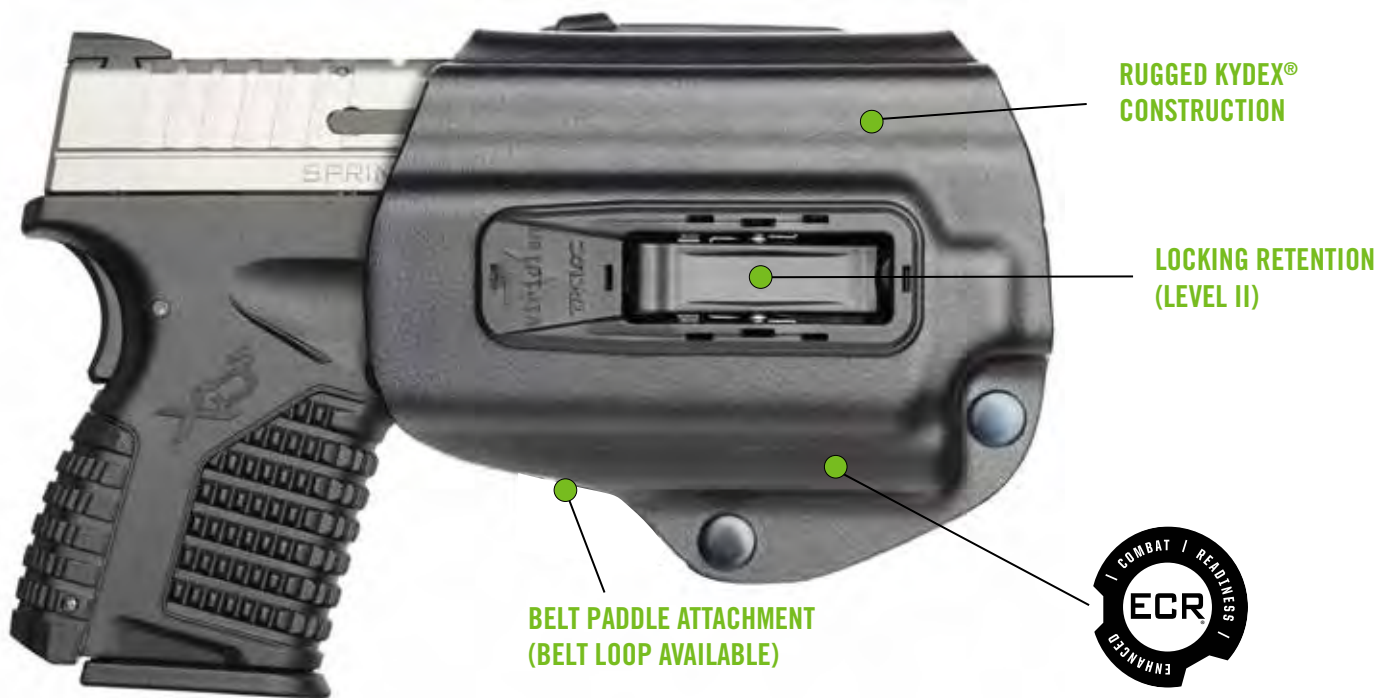

MOUNTS: Picatinny Rail, 1" scope, & 30mm scope
ANTI-ROLL CASING: Diamond-cut texture
TOOLS: 3mm & 4mm Allen Wrench, Velcro (included)
WARRANTY: 7 Year Warranty

HOLSTERS

INSTANT-ON[®] ACTIVATION WHEN YOU NEED IT MOST

HOLSTERS

LASER-READY AND AUTOLOCKING.

950-0001 SPRINGFIELD XD-S 9/40

INSTANT-ON®

1. Grip weapon.

2. Lay finger on Tacloc® release, press and draw. (Viridian instantly ignites)

3. Finger aligns itself with frame.

TACLOC®

LASER-READY AUTOLOCKING HOLSTER

Paired with a TACLOC® holster, your Viridian laser / taclight ignites the instant you draw. No delay, no fumbling with buttons, just more rounds on target in any situation. ECR® Instant-On® is the ultimate combat-ready carry system. When you draw, it's on™.