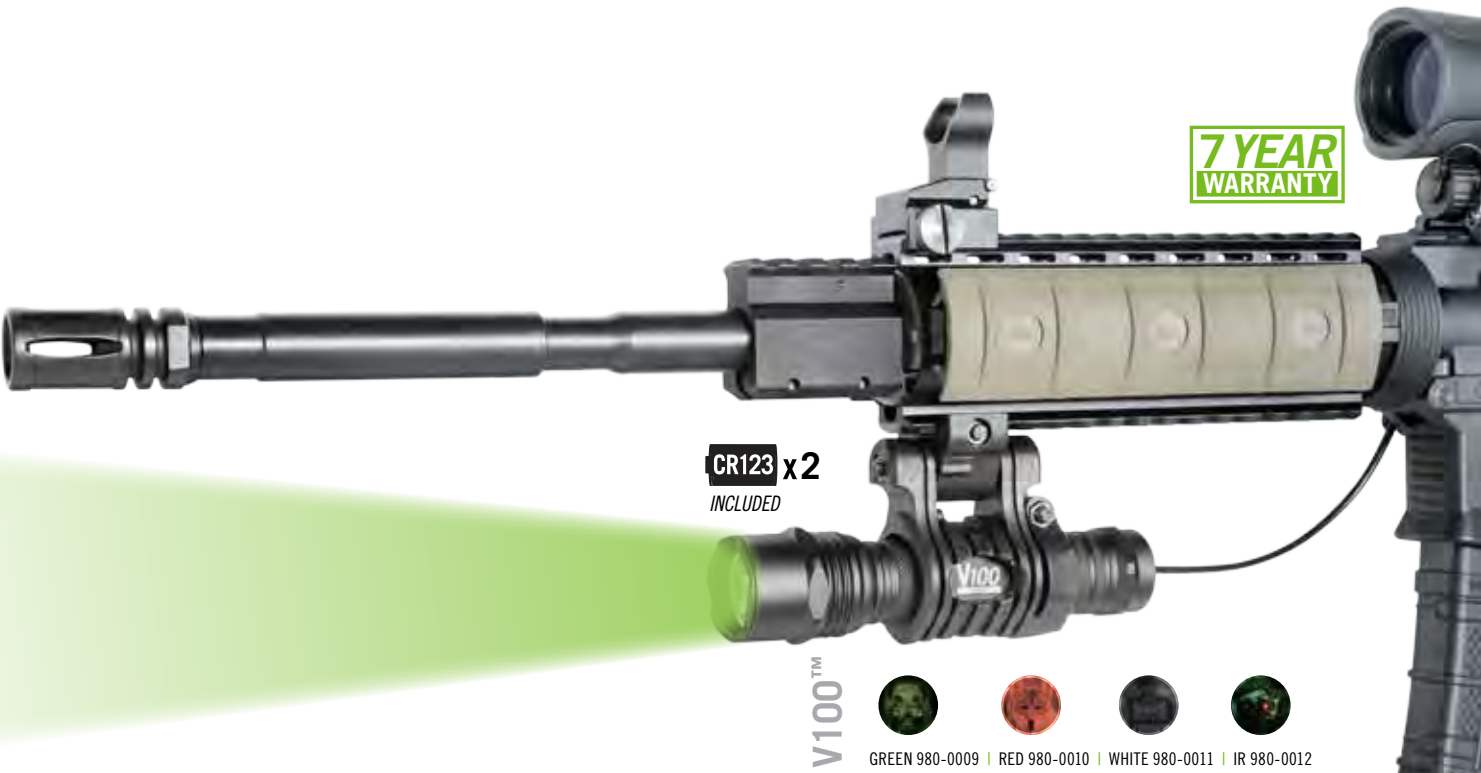

CR123 x2
INCLUDED

V100™

FOCUS: Fixed Focus
LED: CREE® brand high intensity
CONSTRUCTION: Aircraft-grade black anodized aluminum

LIGHT MODES: High/low adjustment with tail cap button (tail cap included)
TAIL CAP WITH CABLE: Separate end-mounted switch for light intensity modes and on/off operation
BATTERIES: Two (2) CR123 batteries (included)

MOUNTS: Picatinny Rail, 1" scope, & 30mm scope
ANTI-ROLL CASING: Diamond-cut texture
TOOLS: 3mm & 4mm Allen Wrench, Velcro (included)
WARRANTY: 7 Year Warranty