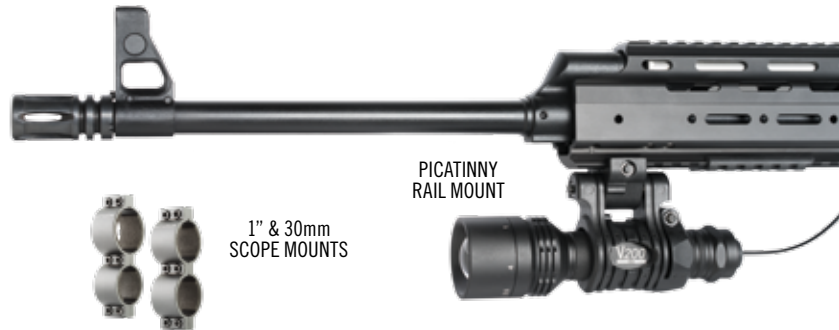

PICATINNY RAIL MOUNT

1" & 30mm SCOPE MOUNTS

V100™

GREEN 980-0009 | RED 980-0010 | WHITE 980-0011 | IR 980-0012

The Viridian V100™ Long-Range Weapon-Mounted LED illuminator includes multiple weapon mounts, high-intensity CREE® LED technology and boasts a range of 200 yards to lock in your target.