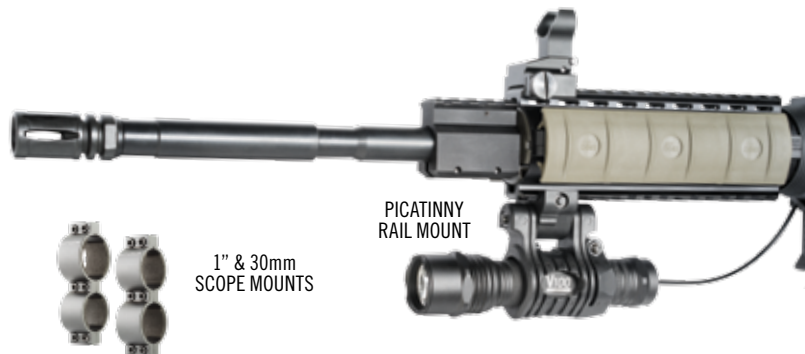

PICATINNY RAIL MOUNT

1" & 30mm SCOPE MOUNTS

V100™

GREEN 980-0009 | RED 980-0010 | WHITE 980-0011 | IR 980-0012

The Viridian V100™ Long-Range Weapon-Mounted LED illuminator includes multiple weapon mounts, high-intensity CREE® LED technology and boasts a range of 200 yards to lock in your target.