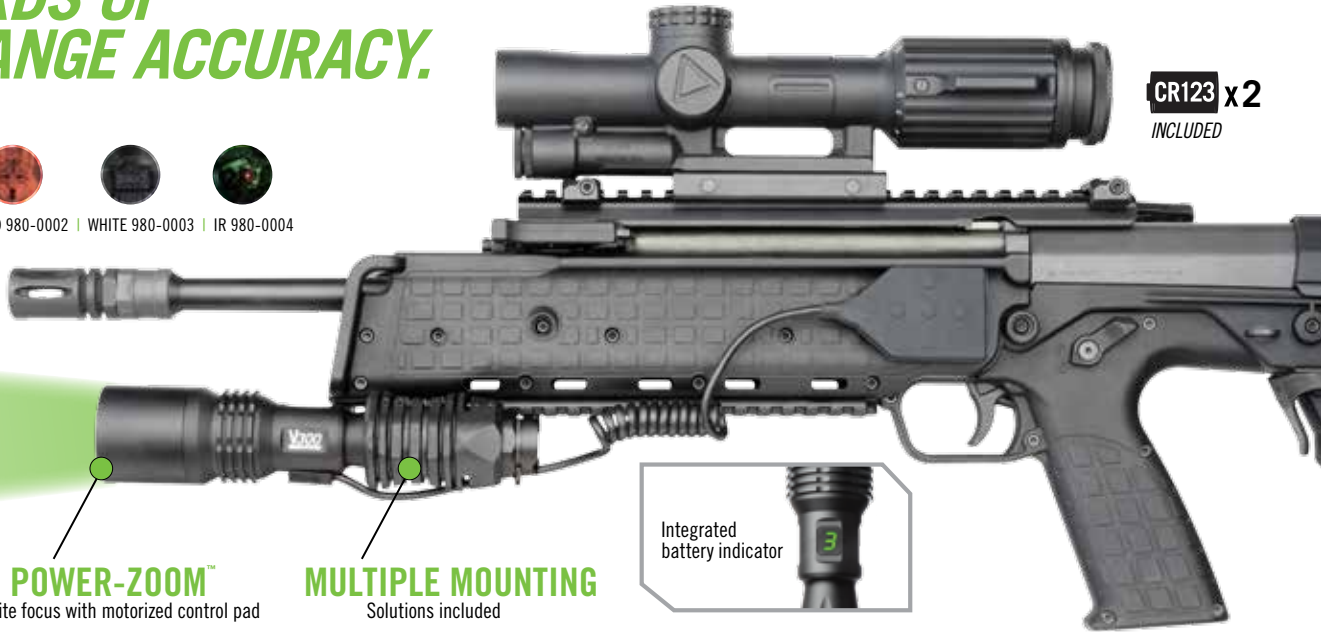

V300™

The Viridian V300™ Long-Range Weapon-Mounted LED illuminator features a powered remote pad to adjust zoom and intensity and is equipped with multiple weapon mounts. Built with CREE® LED technology boasting a range of 370 yards, you will confidently identify your target in pitch black situations.

7 YEAR WARRANTY

370 YARDS OF LONG RANGE ACCURACY.

V300™

GREEN 980-0001 | RED 980-0002 | WHITE 980-0003 | IR 980-0004

CR123 x2 INCLUDED

POWER-ZOOM™
Infinite focus with motorized control pad

MULTIPLE MOUNTING
Solutions included

V200™

GREEN 980-0005 | RED 980-0006 | WHITE 980-0007 | IR 980-0008

The Viridian V200™ Long-Range Weapon-Mounted LED illuminator features a 7-position manual focus, multiple weapon mounts, high-intensity CREE® LED technology and boasts a range of 300 yards to light up the night.