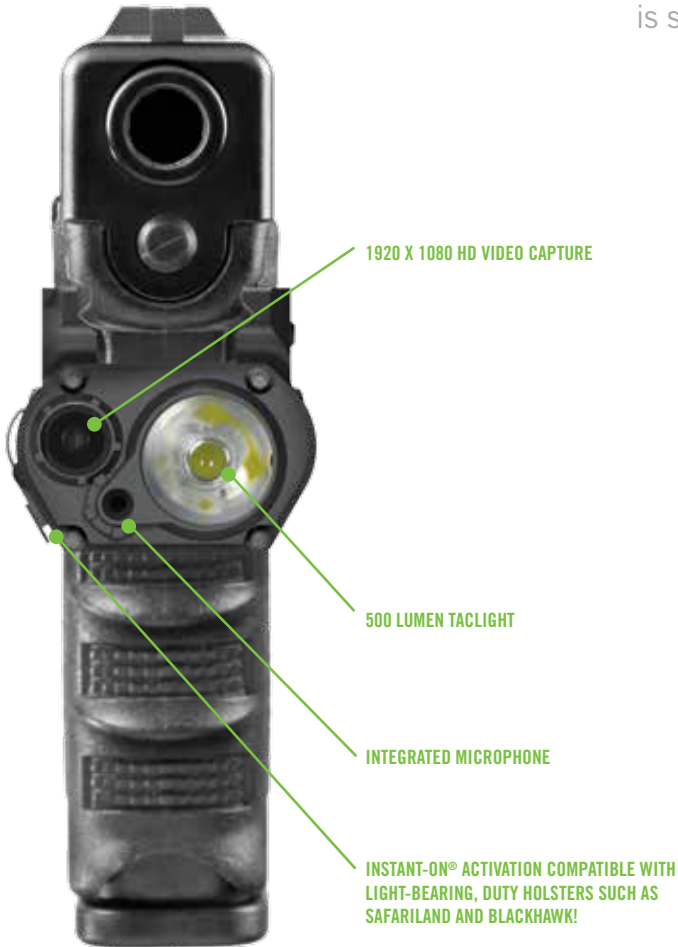

INSTANT-ON®
ACTIVATION

INSTANT-ON® ACTIVATION

1. Proprietary activation of camera/audio only by Viridian.®
2. Instantly begins recording upon removal from holster.
3. Instantly stops recording when holstered.
4. No need to manually turn on. It's INSTANT-ON®!

FACT DUTY™	
WEIGHT	3.3 oz
RANGE	100 yards
CAMERA	2MP - 1920 x 1080 HD video capture Field of view lens: 85° Fixed focus at 15' 30 fps frame rate Low light recording performance Microphone - forward facing audio capture
VIDEO STORAGE	Capacity 2x battery life (Approx. 8 hours) Overwrites oldest files to ensure most recent are available for download Micro USB data port and cable for downloading video files Secure, onboard storage
BATTERY LIFE	4-hour recording time
TACLIGHT <small>CREE® LED</small>	500 lumens
CONSTRUCTION	6061 aircraft grade aluminum / High-grade polymer
EVIDENCE MANAGEMENT	ADMIN password protection for evidence integrity Compatible with third-party evidence storage systems
ACTIVATION / MODE	Automatic activation with ECR® INSTANT-ON® / user-defined operating modes Compatible with TACLOC® and other 3rd party holsters