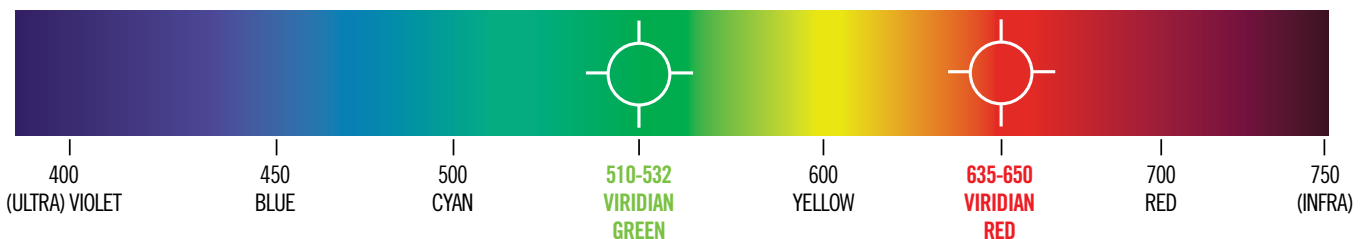

VIRIDIAN. TECHNOL

VIRIDIAN® OFFERS CHOICES WITH LASERS...

VIRIDIAN GREEN LASERS utilize a 510-532nm wavelength range near the center of the visible spectrum, creating an optimum targeting dot that's up to 50x brighter than conventional red, visible at all times, under all conditions, and effective at distances no ordinary laser can achieve indoors or outdoors.

VIRIDIAN RED LASERS utilize a 635-650nm laser wavelength range to generate the brightest, sharpest red dot possible, for more positive targeting, higher accuracy, and stronger intimidation in situations where lesser lasers may fade and fail.

THE VISIBLE SPECTRUM WAVELENGTH IN NANOMETERS