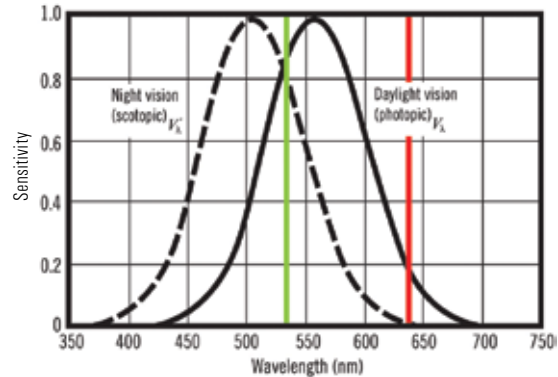

viridian™

GREEN LASER SIGHTS

 **PRODUCT
CATALOG**

RED IS DEAD.

*OUR LASER is
BRIGHTER than YOURS.*

Red lasers can be next to impossible to see in most daylight conditions. The benefit of a green laser is that it is much more visible, allowing for use any time, day or night, indoors or outdoors, permitting you to track your target quickly and more accurately.

WHY GREEN?

Green is closer to the center of the visible spectrum, at 532 Nanometers, so it's easier for our eyes to perceive the color vs. a traditional red laser at 635 Nanometers. In fact, a green laser can appear as much as 50 times brighter than the red equivalent and is the ideal wavelength to maximize visibility during day or night.