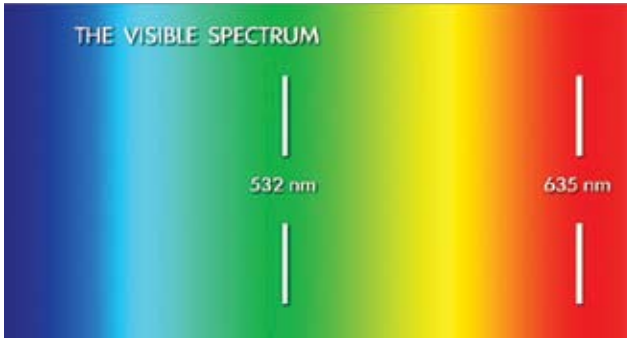

WHY GREEN?

Green is closer to the center of the visible spectrum, at 532 Nanometers, so it's easier for our eyes to perceive the color vs. a traditional red laser at 635 Nanometers. In fact, a green laser can appear as much as 50 times brighter than the red equivalent and is the ideal wavelength to maximize visibility during day or night.