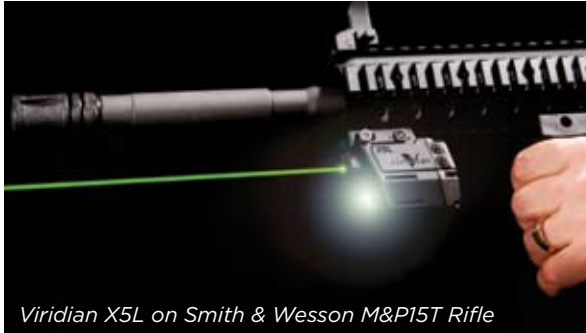

Viridian X5LHK package on HK USP Compact

Viridian X5L on FNH Five-seven