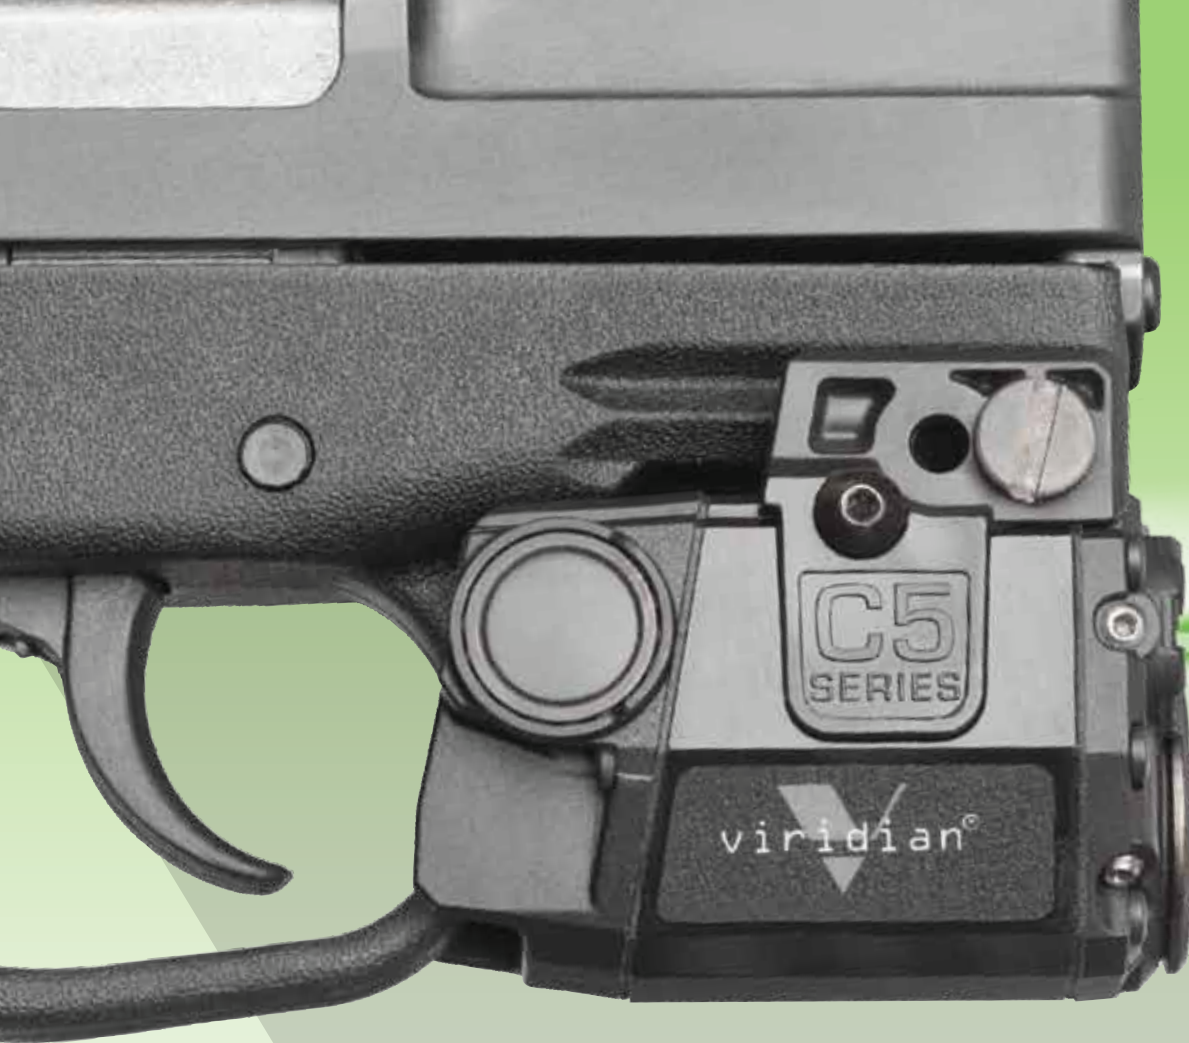

CARRY SMALL. RESPOND BIG.

NOTHING KNOCKS THE FIGHT OUT OF BAD GUYS LIKE THE SUDDEN APPEARANCE OF A C5-EQUIPPED SUB-COMPACT. THE ALWAYS-BRILLIANT GREEN LASER SAYS "DON'T MESS" 24 HOURS A DAY.

The available 100 lumen tactical light evaporates darkness and delivers an eye dazzling 140 lumen strobe that disorients the most determined attacker. Unlimited on-the-fly modes let you program your C5 fast and easy, giving you a fistful of deterrence in any situation. And the world's first sub-compact-mountable green laser fits neatly between muzzle and trigger guard, with no overhang to slow your draw or weigh you down.

The astounding C5 Series delivers flawless snag-free fit, uncompromised performance, and targeting impact nothing else can touch. That could make all the difference.