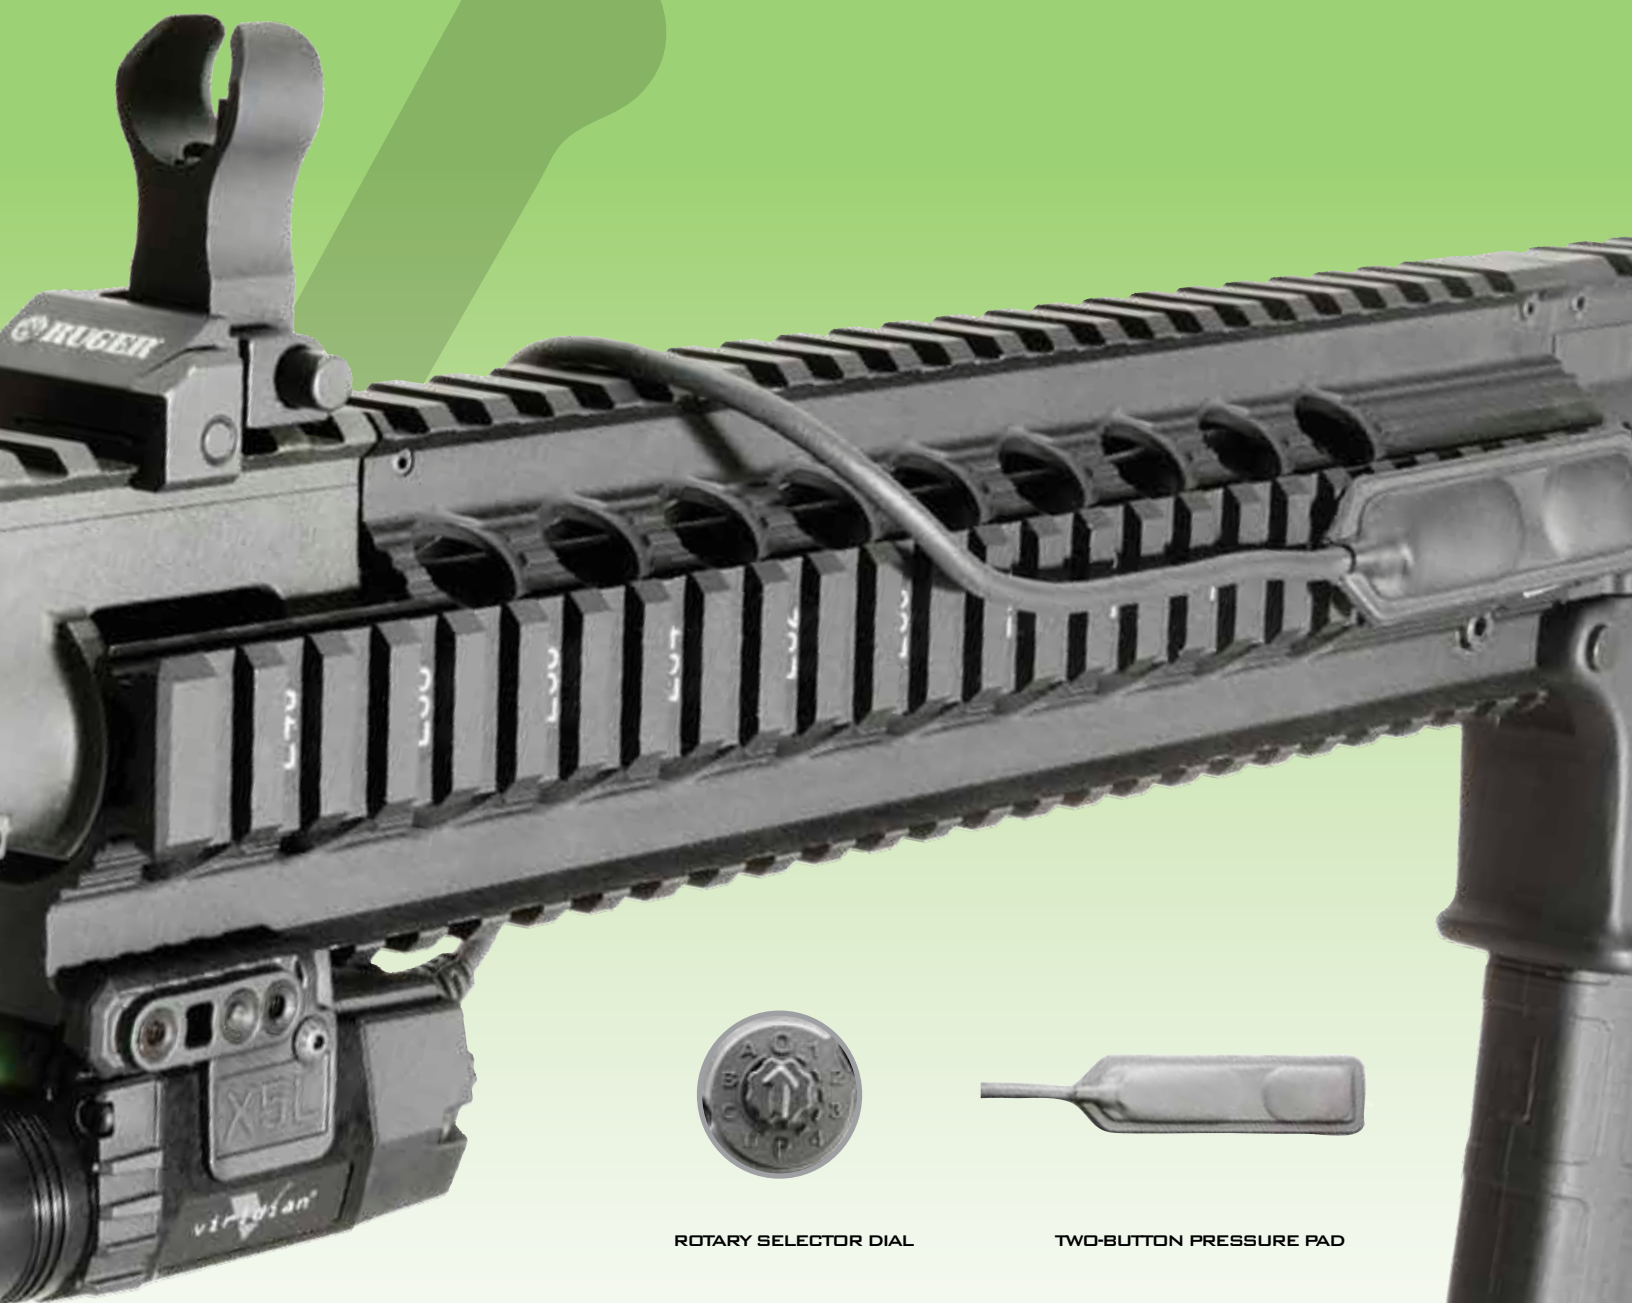

TWO-BUTTON PRESSURE PAD

DIMENSIONS:

2.84" L x 1.37" H x 1.45" W

WEIGHT:

3.3 oz. (including battery)

CONSTRUCTION:

Primarily 6061 Aircraft Grade Aluminum, front and rear covers in high strength Zytel® polymer.

LASER BEAM INTENSITY:

5mW peak, 532nm, Class IIIa, Continuous wave.

**LASER BEAM DIVERGENCE/
SPOT SIZE/RANGE:**

1.2 mrad, approx 0.5" at 50 feet. Up to 100 yards daylight, 2 miles at night.

USER ADJUSTABLE:

Easy to use windage and elevation adjustments on laser.

BATTERY LIFE:

6+ hours of constant laser runtime, 10+ hours of pulsing laser runtime, 60 minutes of laser and light runtime. Unit runs on one CR123A 3v lithium (included).

TACTICAL LIGHT OUTPUT:

154 lumens on continuous, 187 lumens on strobe mode.

ACTIVATION AND MODES:

Exclusive two-button pressure pad and infinite amount of custom operating modes (user can customize laser pulse rate, tactical light strobe rate and light output).

UNIVERSAL MOUNTING SYSTEM:

Modular rail set included with unit allows quick mounting to virtually all railed rifles.