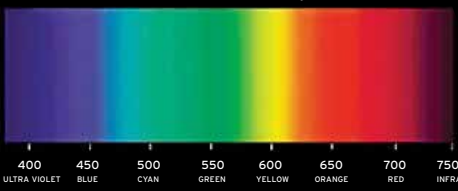

WHY GREEN BEATS THE DAYLIGHTS OUT OF RED

Viridian green is close to the center of the visible spectrum, making it far easier to see than a traditional red laser. Viridian green appears up to 50 times brighter than the red equivalent, so it's sharp and clear day or night, indoors or out, under all conditions.

THE VISIBLE SPECTRUM - Wavelength in Nanometers