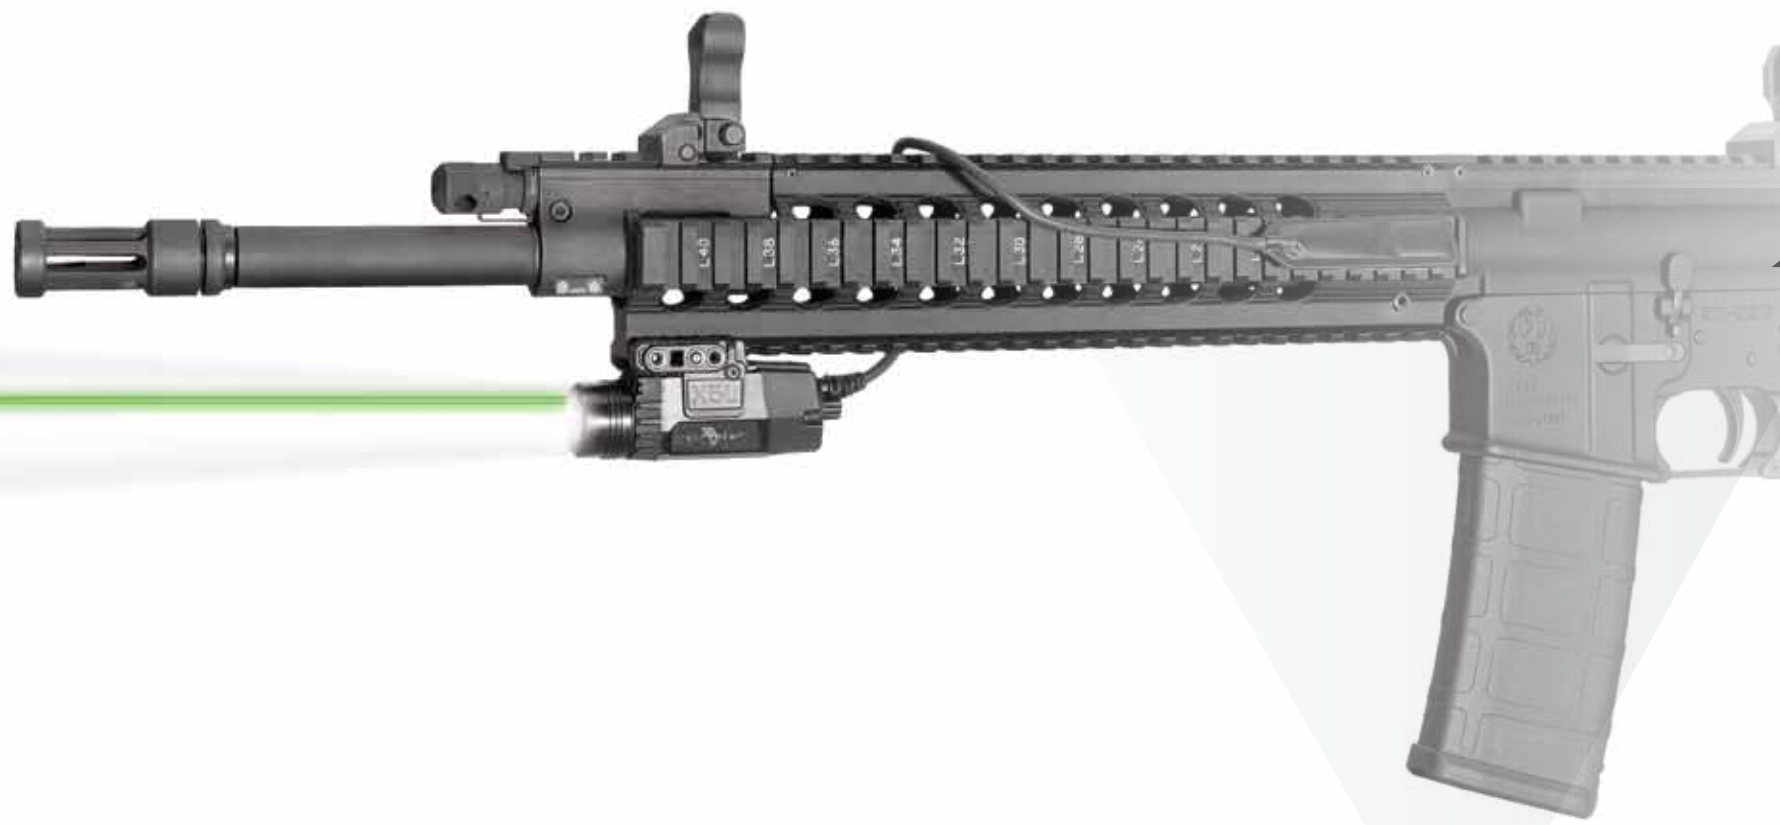

X5L-RS

VIRIDIAN GREEN LASER SIGHT + TACTICAL LIGHT

MISSION READINESS FOR LONG GUNS.

Elevate your rifle or shotgun to peak tactical function with the most advanced all-conditions laser and taclight system available. The Viridian Green™ laser sight is visible day or night, indoors or out. The weapon-mounted taclight provides hands-free, multi-mode flood and strobe. Easy rotary dial selector programming on the unit, instant finger-pad activation where you want it, and lean, tight fit to your weapon give you maximum combat-ready capability in any situation.

WEIGHT: 3.3 oz. (including battery) Lightest in its class	LASER INTENSITY: 5mW peak / 532nm Maximum legal power	USER ADJUSTABLE: Easy windage / elevation adjustments on laser	TACTICAL LIGHT: 160 lumens constant 190 lumens strobe
CONSTRUCTION: 6061 Aircraft Grade aluminum / high strength Zytel® polymer	LASER RANGE: Effective targeting up to 100 yards in daylight 2 miles at night	BATTERY LIFE: 6+ hours constant laser 10+ hours pulsing laser 60 minutes laser / light	ACTIVATION / MODES: Exclusive rotary mode selector / two-button pressure pad activation / multiple operating modes

CR123 x1

MULTI-MODE PRECISION
Easy rotary selector dials in exact laser/taclight mode for optimum function.

FINGERTIP ACTIVATION
Unique two-button pad puts activation at your fingertips for instant response.