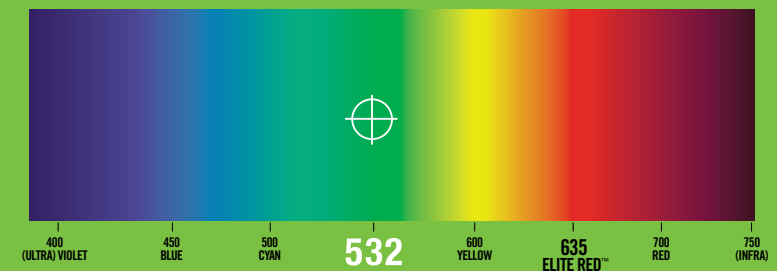

ACTIVATION / MODES:
Automatic activation
with ECR™ / User-defined
operating modes

reinvention of green.

OPTIMUM 532 WAVELENGTH

THE VIRIDIAN GREEN™ 532 NM WAVELENGTH IS NEAR THE CENTER OF THE VISIBLE SPECTRUM, CREATING AN OPTIMUM TARGETING DOT THAT'S UP TO 50 TIMES BRIGHTER THAN CONVENTIONAL RED, VISIBLE AT ALL TIMES, UNDER ALL CONDITIONS, AND EFFECTIVE AT DISTANCES NO ORDINARY LASER CAN ACHIEVE. THIS IS THE LASER TO RELY ON FOR MAXIMUM TARGETING POWER DAY OR NIGHT, INDOORS OR OUT.

THE VISIBLE SPECTRUM

WAVELENGTH IN NANOMETERS

532

VIRIDIAN GREEN™

VIRIDIAN GREEN™ LASER SIGHTS + TACTICAL LIGHTS

The world's first pocket pistol-mountable green laser sight is also the world standard for maximum visibility, repeatable accuracy and cutting-edge technology. With effective targeting range up to 2 miles, multi-mode flexibility, instant ECR™ activation, Radiance™ illumination, the industry's toughest construction, and tight precision fit on any railed weapon from subcompact to shotgun, there is no more capable and versatile laser targeting system.