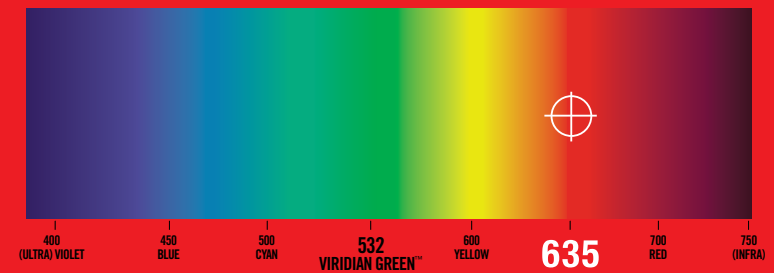

NEW!
X5LR
ELITE RED™ LASER
+ TACTICAL LIGHT

PAIR WITH TACTLOC™ FOR ECR™ ACTIVATION

SEE MORE ON PAGE 7

reinvention of red.

ADVANCED 635 WAVELENGTH

VIRIDIAN ELITE RED™ LASERS UTILIZE A PRECISE, ADVANCED 635 NM LASER WAVELENGTH TO GENERATE THE BRIGHTEST, SHARPEST RED DOT POSSIBLE, FOR MORE POSITIVE TARGETING, HIGHER ACCURACY, AND STRONGER INTIMIDATION IN SITUATIONS WHERE LESSER LASERS MAY FADE AND FAIL. IF YOU PREFER RED LASER TARGETING, ELITE RED™ IS THE PREFERRED TARGETING SYSTEM.

THE VISIBLE SPECTRUM
WAVELENGTH IN NANOMETERS

635 ELITE RED™

The dim red dots of ordinary lasers can leave you vulnerable. New Viridian Elite Red™ produces a red hue intensity no conventional laser can achieve, for explosively sharp, clear indoor and low light targeting no standard laser can match. Partnered with ECR™ instant activation, Radiance™ illumination, multiple modes, extended run time, precision fit and tight, lean profile, Elite Red™ technology raises red lasers to a whole new level.